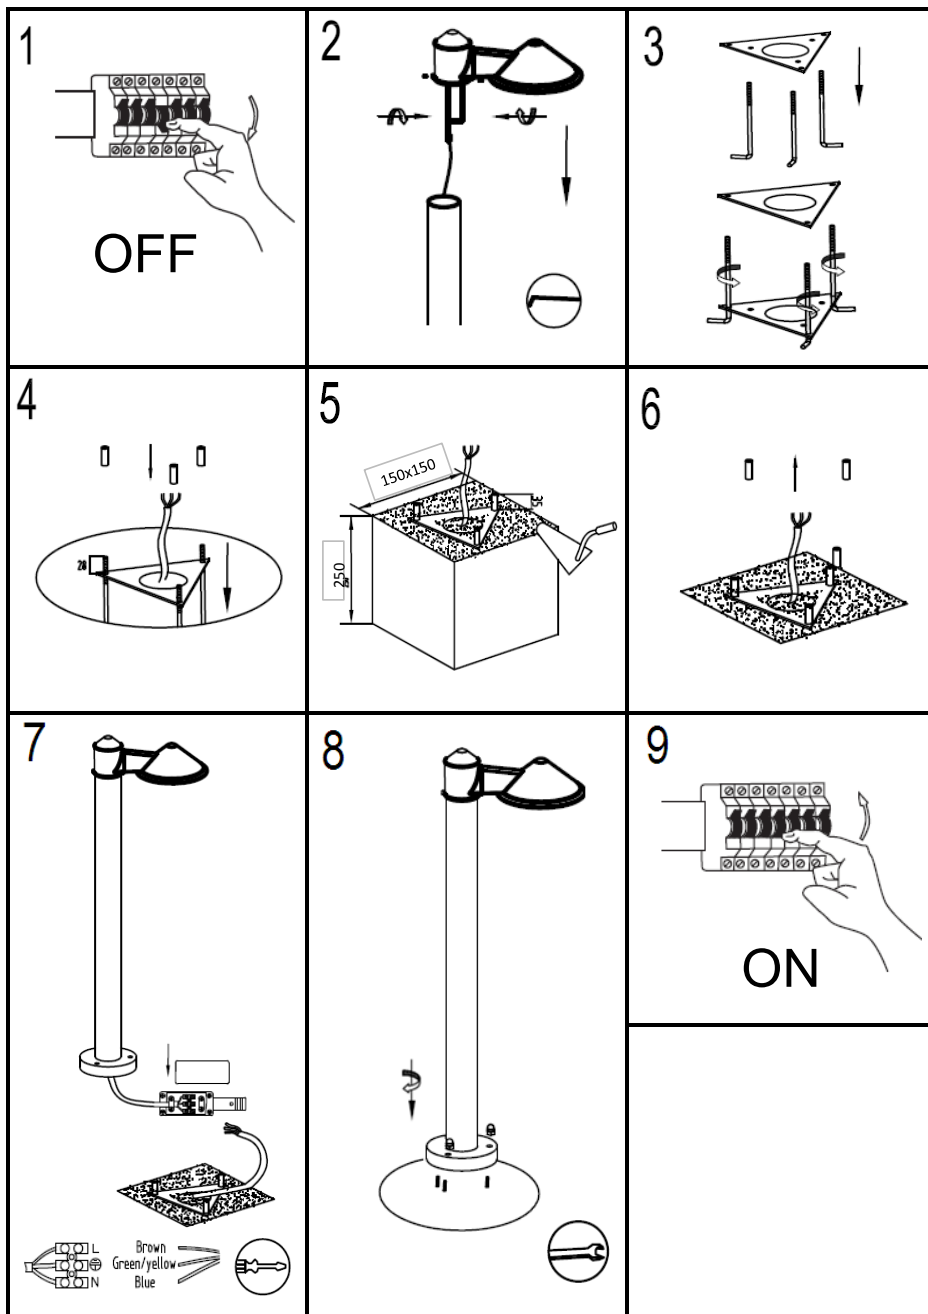

# LUTEC

**LUTEC Europe NV**  
 Ruiterschool 14  
 B-2930 Brasschaat - Belgium  
 +32 3 284 51 62  
 info@lutec-europe.com  
 www.lutec.com

[www.lutec.com/services/global-network](http://www.lutec.com/services/global-network)