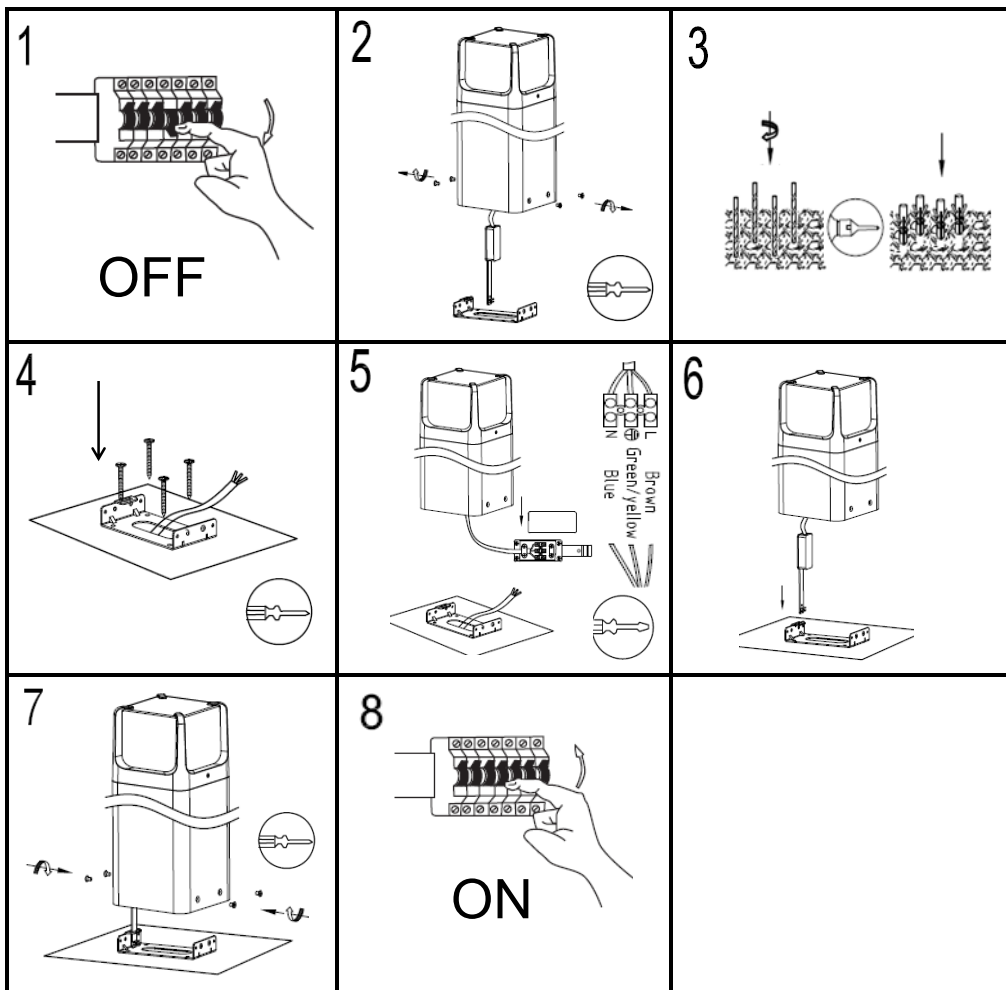

LUTEC

LUTEC Europe NV

Ruiterijschool 14
 B-2930 Brasschaat - Belgium
 +32 3 284 51 62
 info@lutec-europe.com
 www.lutec.com

www.lutec.com/services/global-network