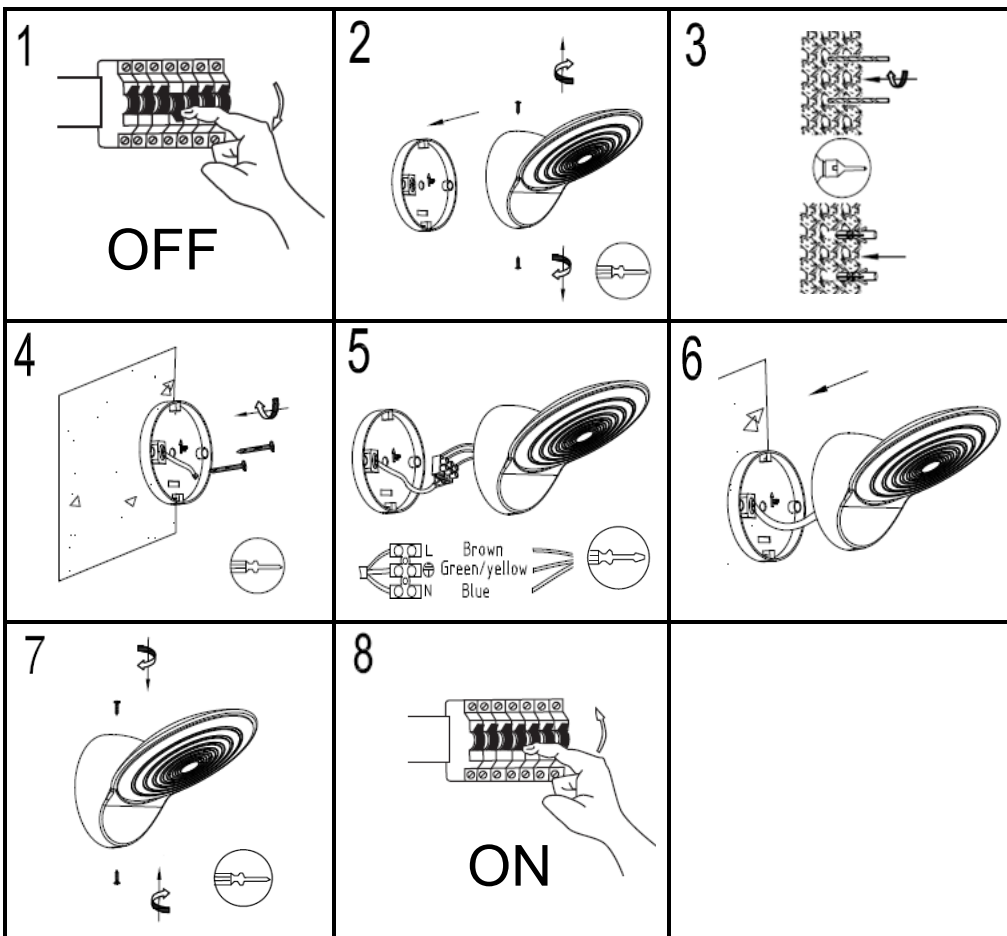

LUTEC

LUTEC Europe NV
 Ruiterschool 14
 B-2930 Brasschaat - Belgium
 +32 3 284 51 62
 info@lutec-europe.com
 www.lutec.com

www.lutec.com/services/global-network