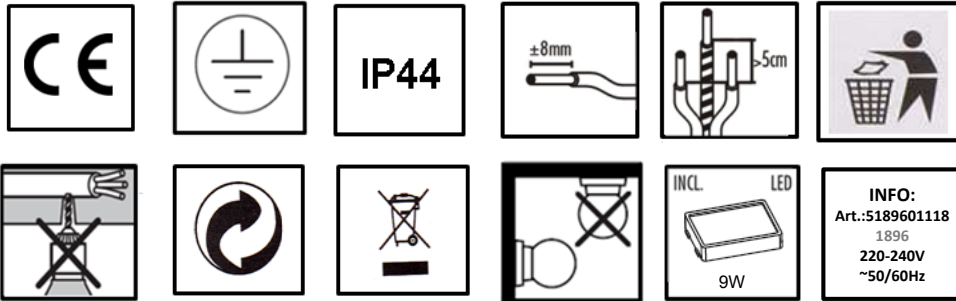

LUTEC

LUTEC Europe NV
 Ruiterschool 14
 B-2930 Brasschaat - Belgium
 +32 3 284 51 62
 info@lutec-europe.com
 www.lutec.com

www.lutec.com/services/global-network