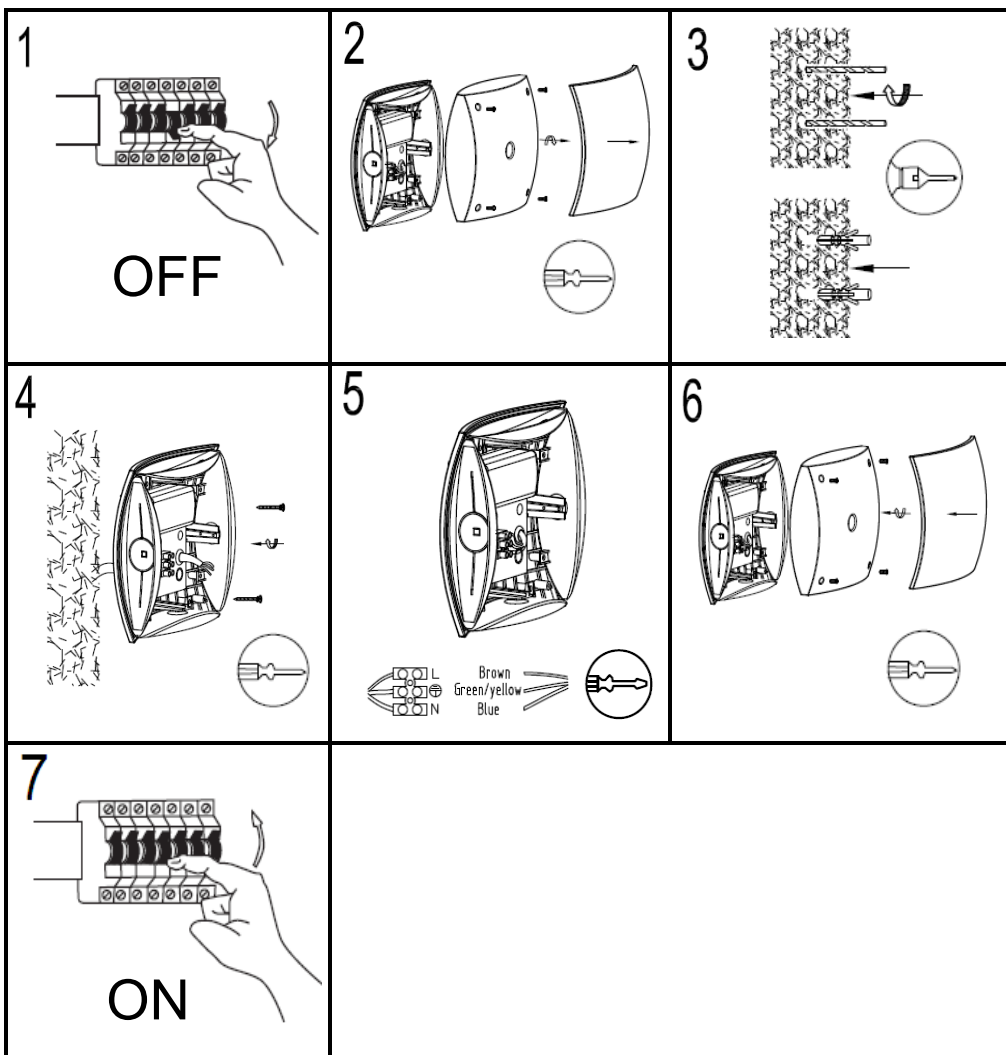

LUTEC

LUTEC Europe NV

Ruiterijschool 14
 B-2930 Brasschaat - Belgium
 +32 3 284 51 62
 info@lutec-europe.com
 www.lutec.com

www.lutec.com/services/global-network