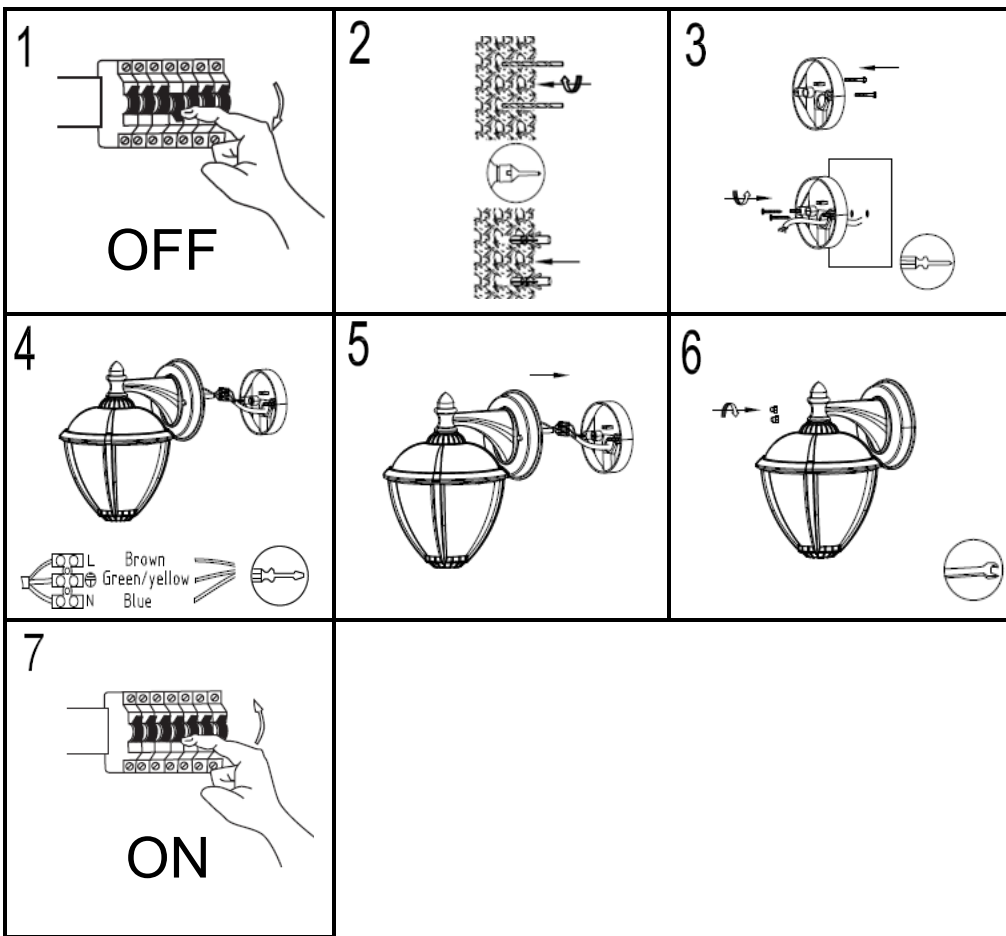

LUTEC

LUTEC Europe NV
 Ruiterschool 14
 B-2930 Brasschaat - Belgium
 +32 3 284 51 62
 info@lutec-europe.com
 www.lutec.com

www.lutec.com/services/global-network