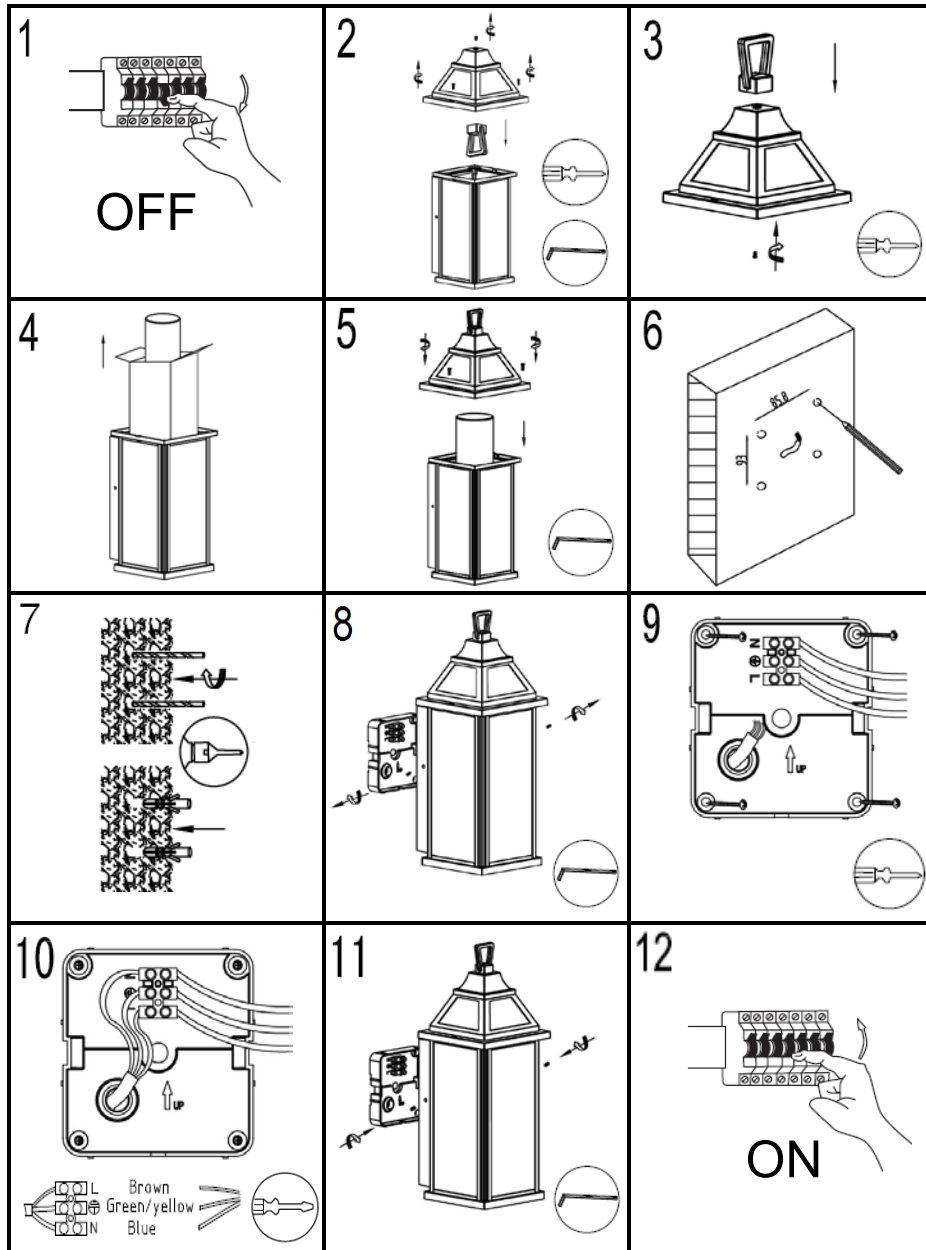

LUTEC

LUTEC Europe NV

Ruiterschool 14
B-2930 Brasschaat - Belgium

+32 3 284 51 62

info@lutec-europe.com

www.lutec.com

www.lutec.com/services/global-network