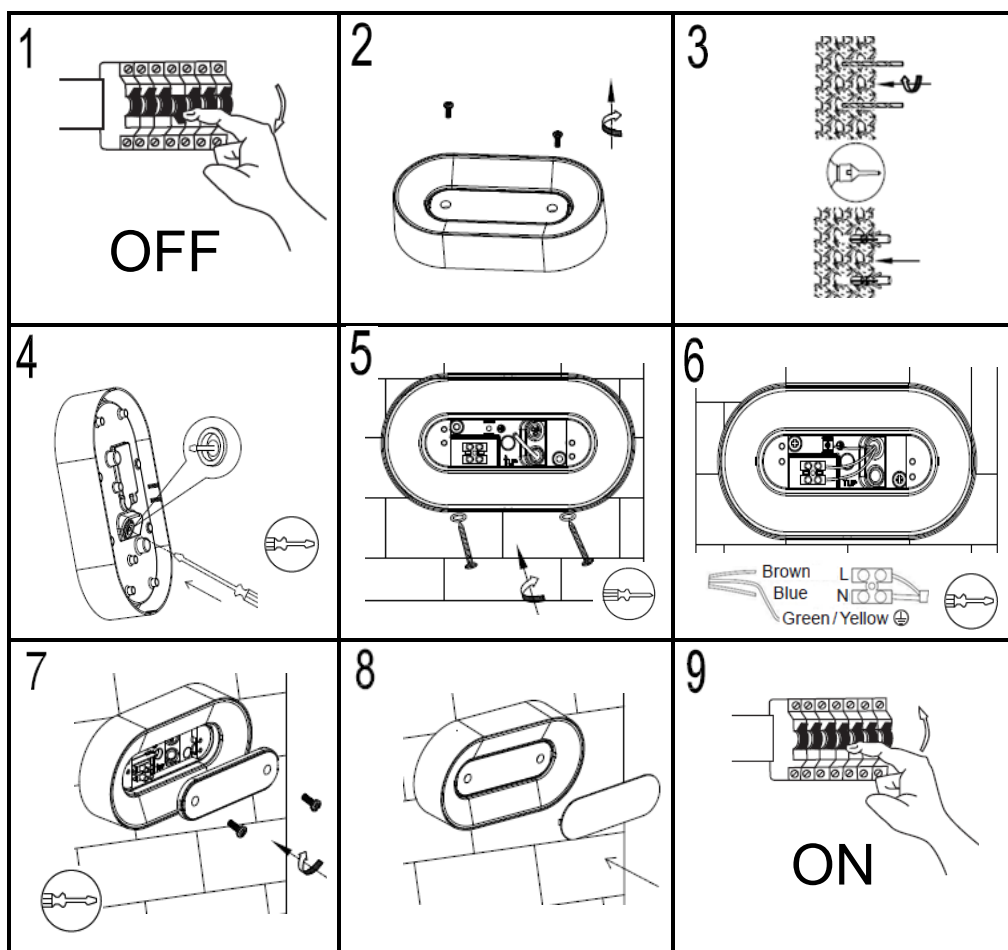

# LUTEC

	<b>LUTEC Europe NV</b> Ruiterschool 14 B-2930 Brasschaat - Belgium +32 3 284 51 62 info@lutec-europe.com www.lutec.com
	<a href="http://www.lutec.com/services/global-network">www.lutec.com/services/global-network</a>