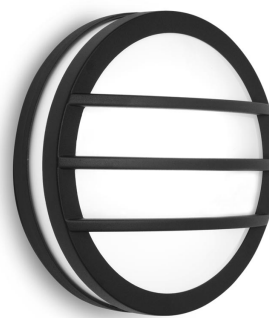

6336101112

6336101118

SPECIFICATIONS

Design and finishing

Diffusor	Opal PC
Material	Die Cast Aluminum
Colour	Grey, Silver

Technical specifications

Light source	E27-not included
Colour Temp.	/
Power	MAX 60W
IP index	IP54
Output	/